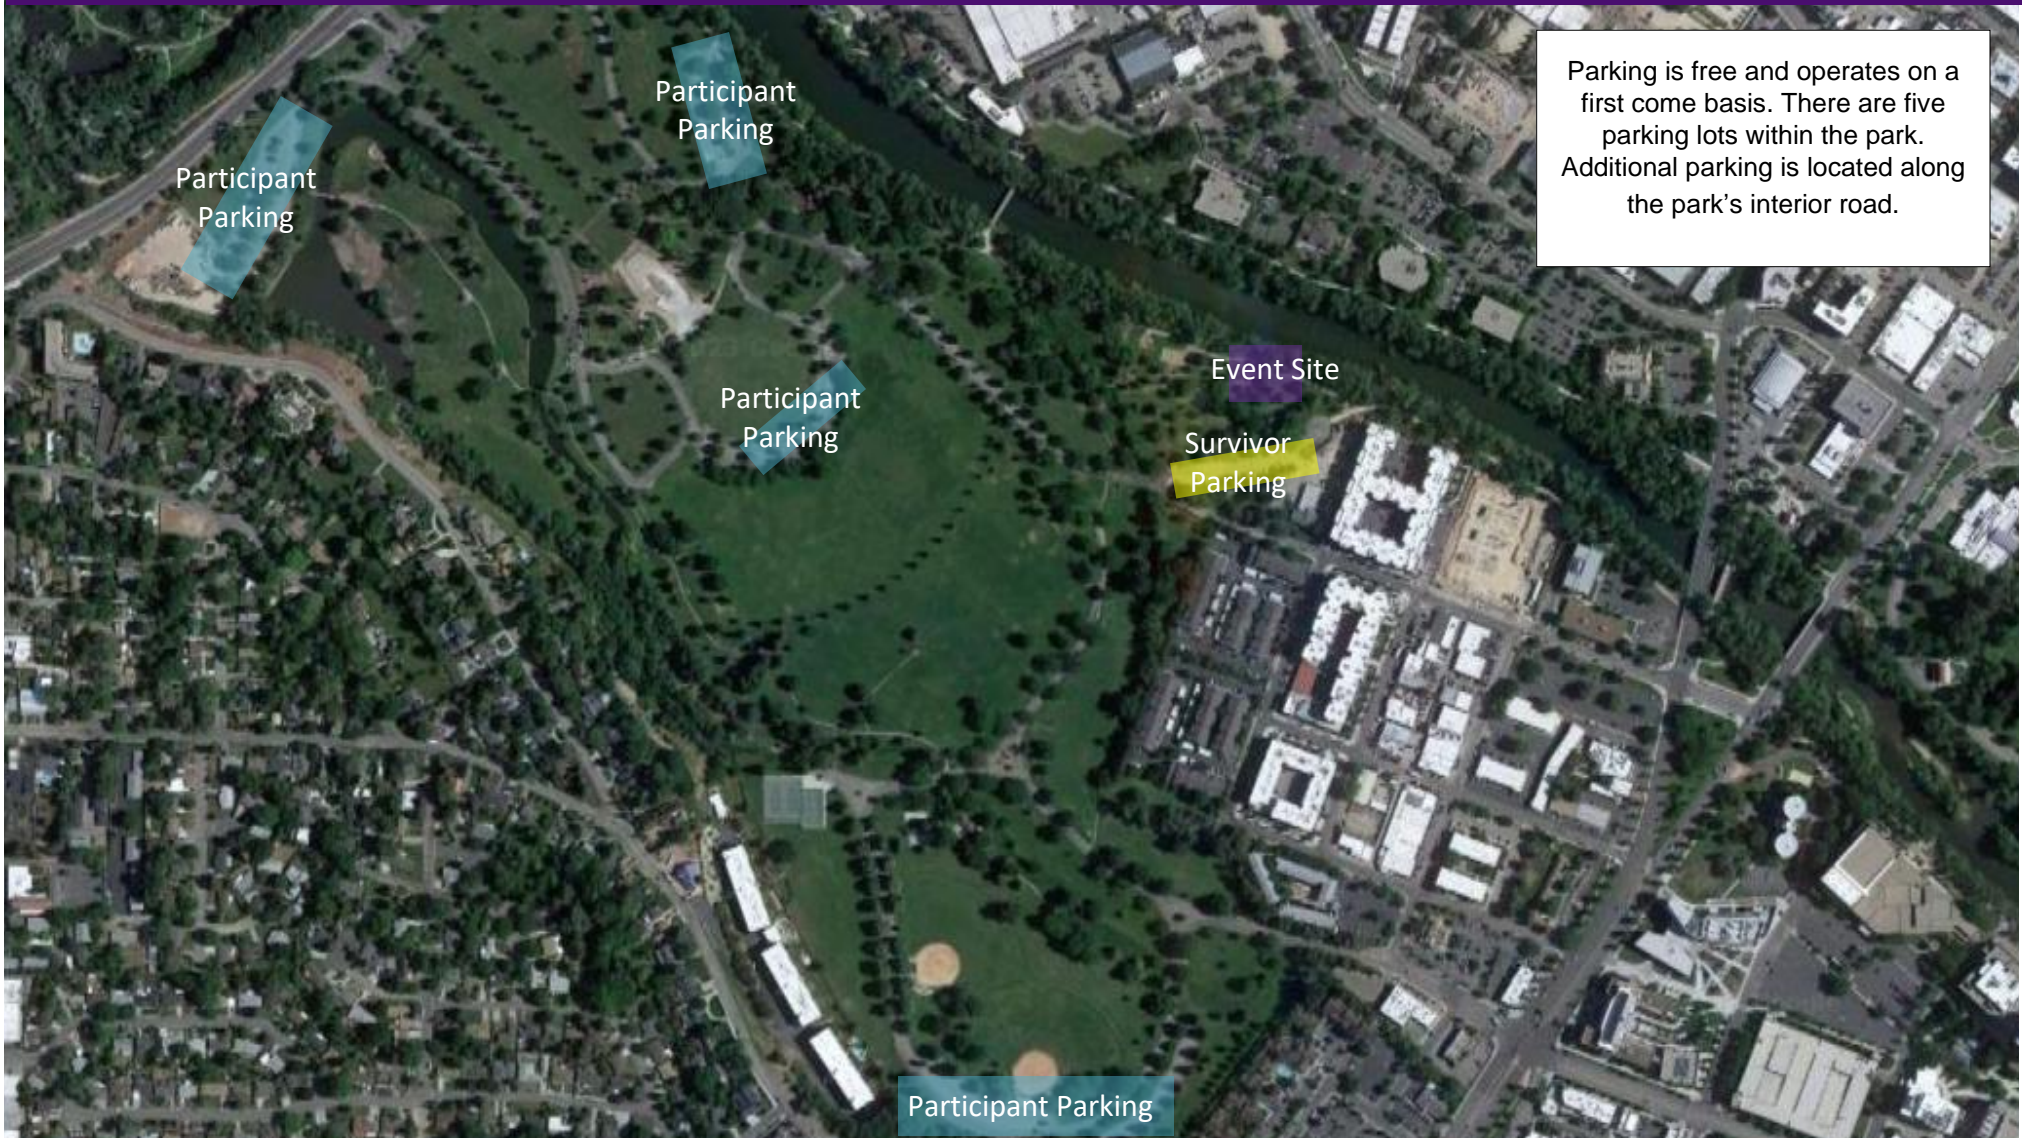

**PANCREATIC
CANCER
ACTION
NETWORK**

PanCAN PURPLE STRIDE

TAKING STEPS TOGETHER TO END PANCREATIC CANCER

IDAHO

Saturday April 26, 2025

Ann Morrison Park – Old Timer's Shelter

1130 W Royal Blvd, Boise, ID 83706

Registration Opens 10:30 AM

Walk Starts 12:00 PM

Parking is free and operates on a first come basis. There are five parking lots within the park. Additional parking is located along the park's interior road.